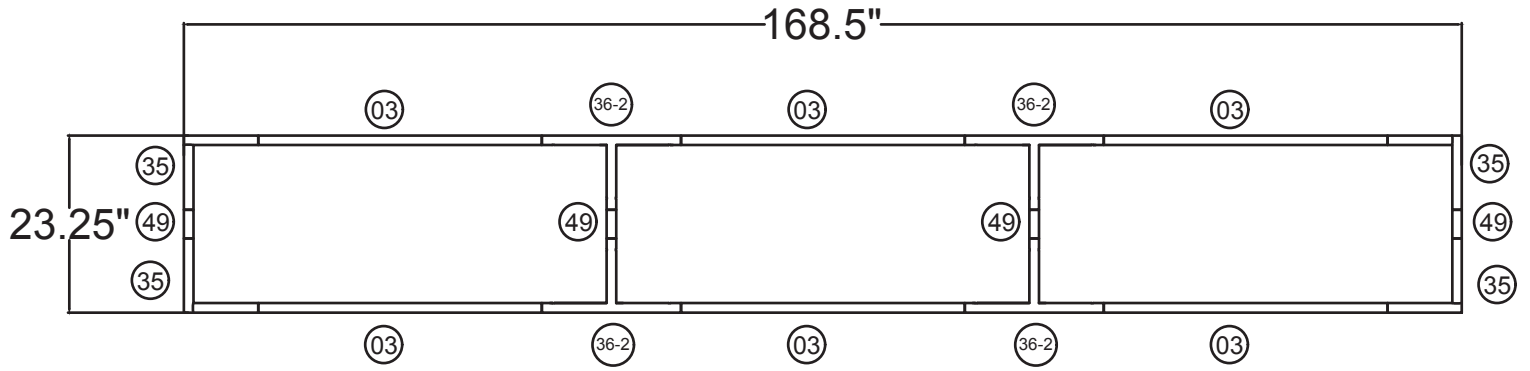

14'w x 2'h WL Hanging Sign

FHS1424

14'w x 2'h WL Hanging Sign	
Qty.	Part Number
4	WLM#035
4	WLM#049
6	WLM#003
4	WLM#036-2
1	BGO-FABRIC L bag

Notes:

- * Does not include Hanging Cables
- * will fit inside CA600 or CA900 case